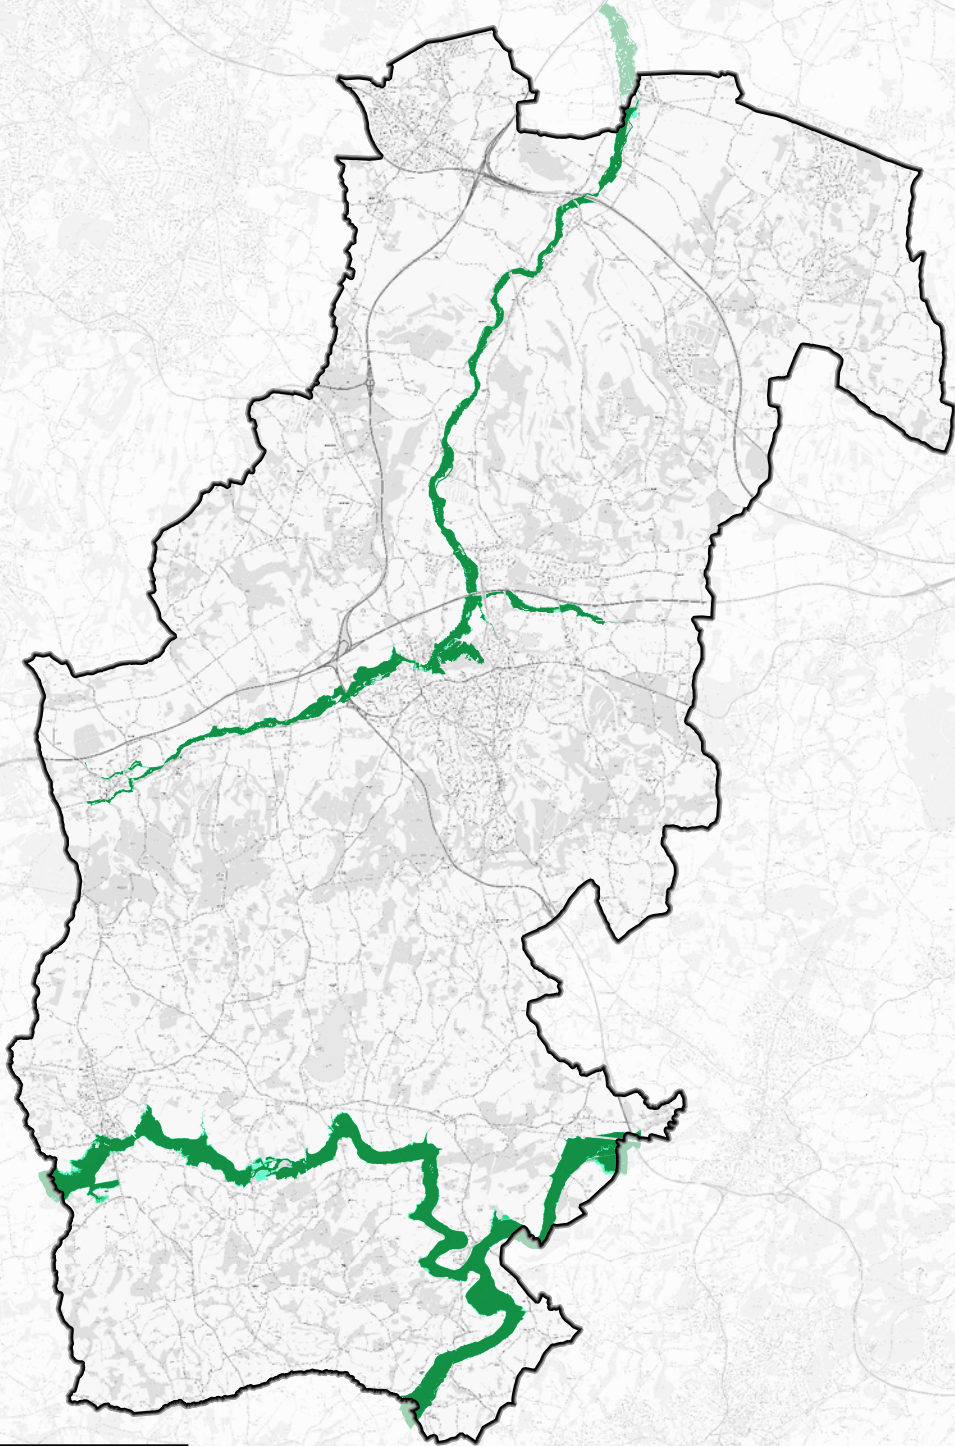

Legend

 Sevenoaks Boundary

Fluvial flooding plus climate change extents

-  1% AEP plus central climate change allowance
-  1% AEP plus higher central climate change allowance
-  1% AEP plus upper end climate change allowance