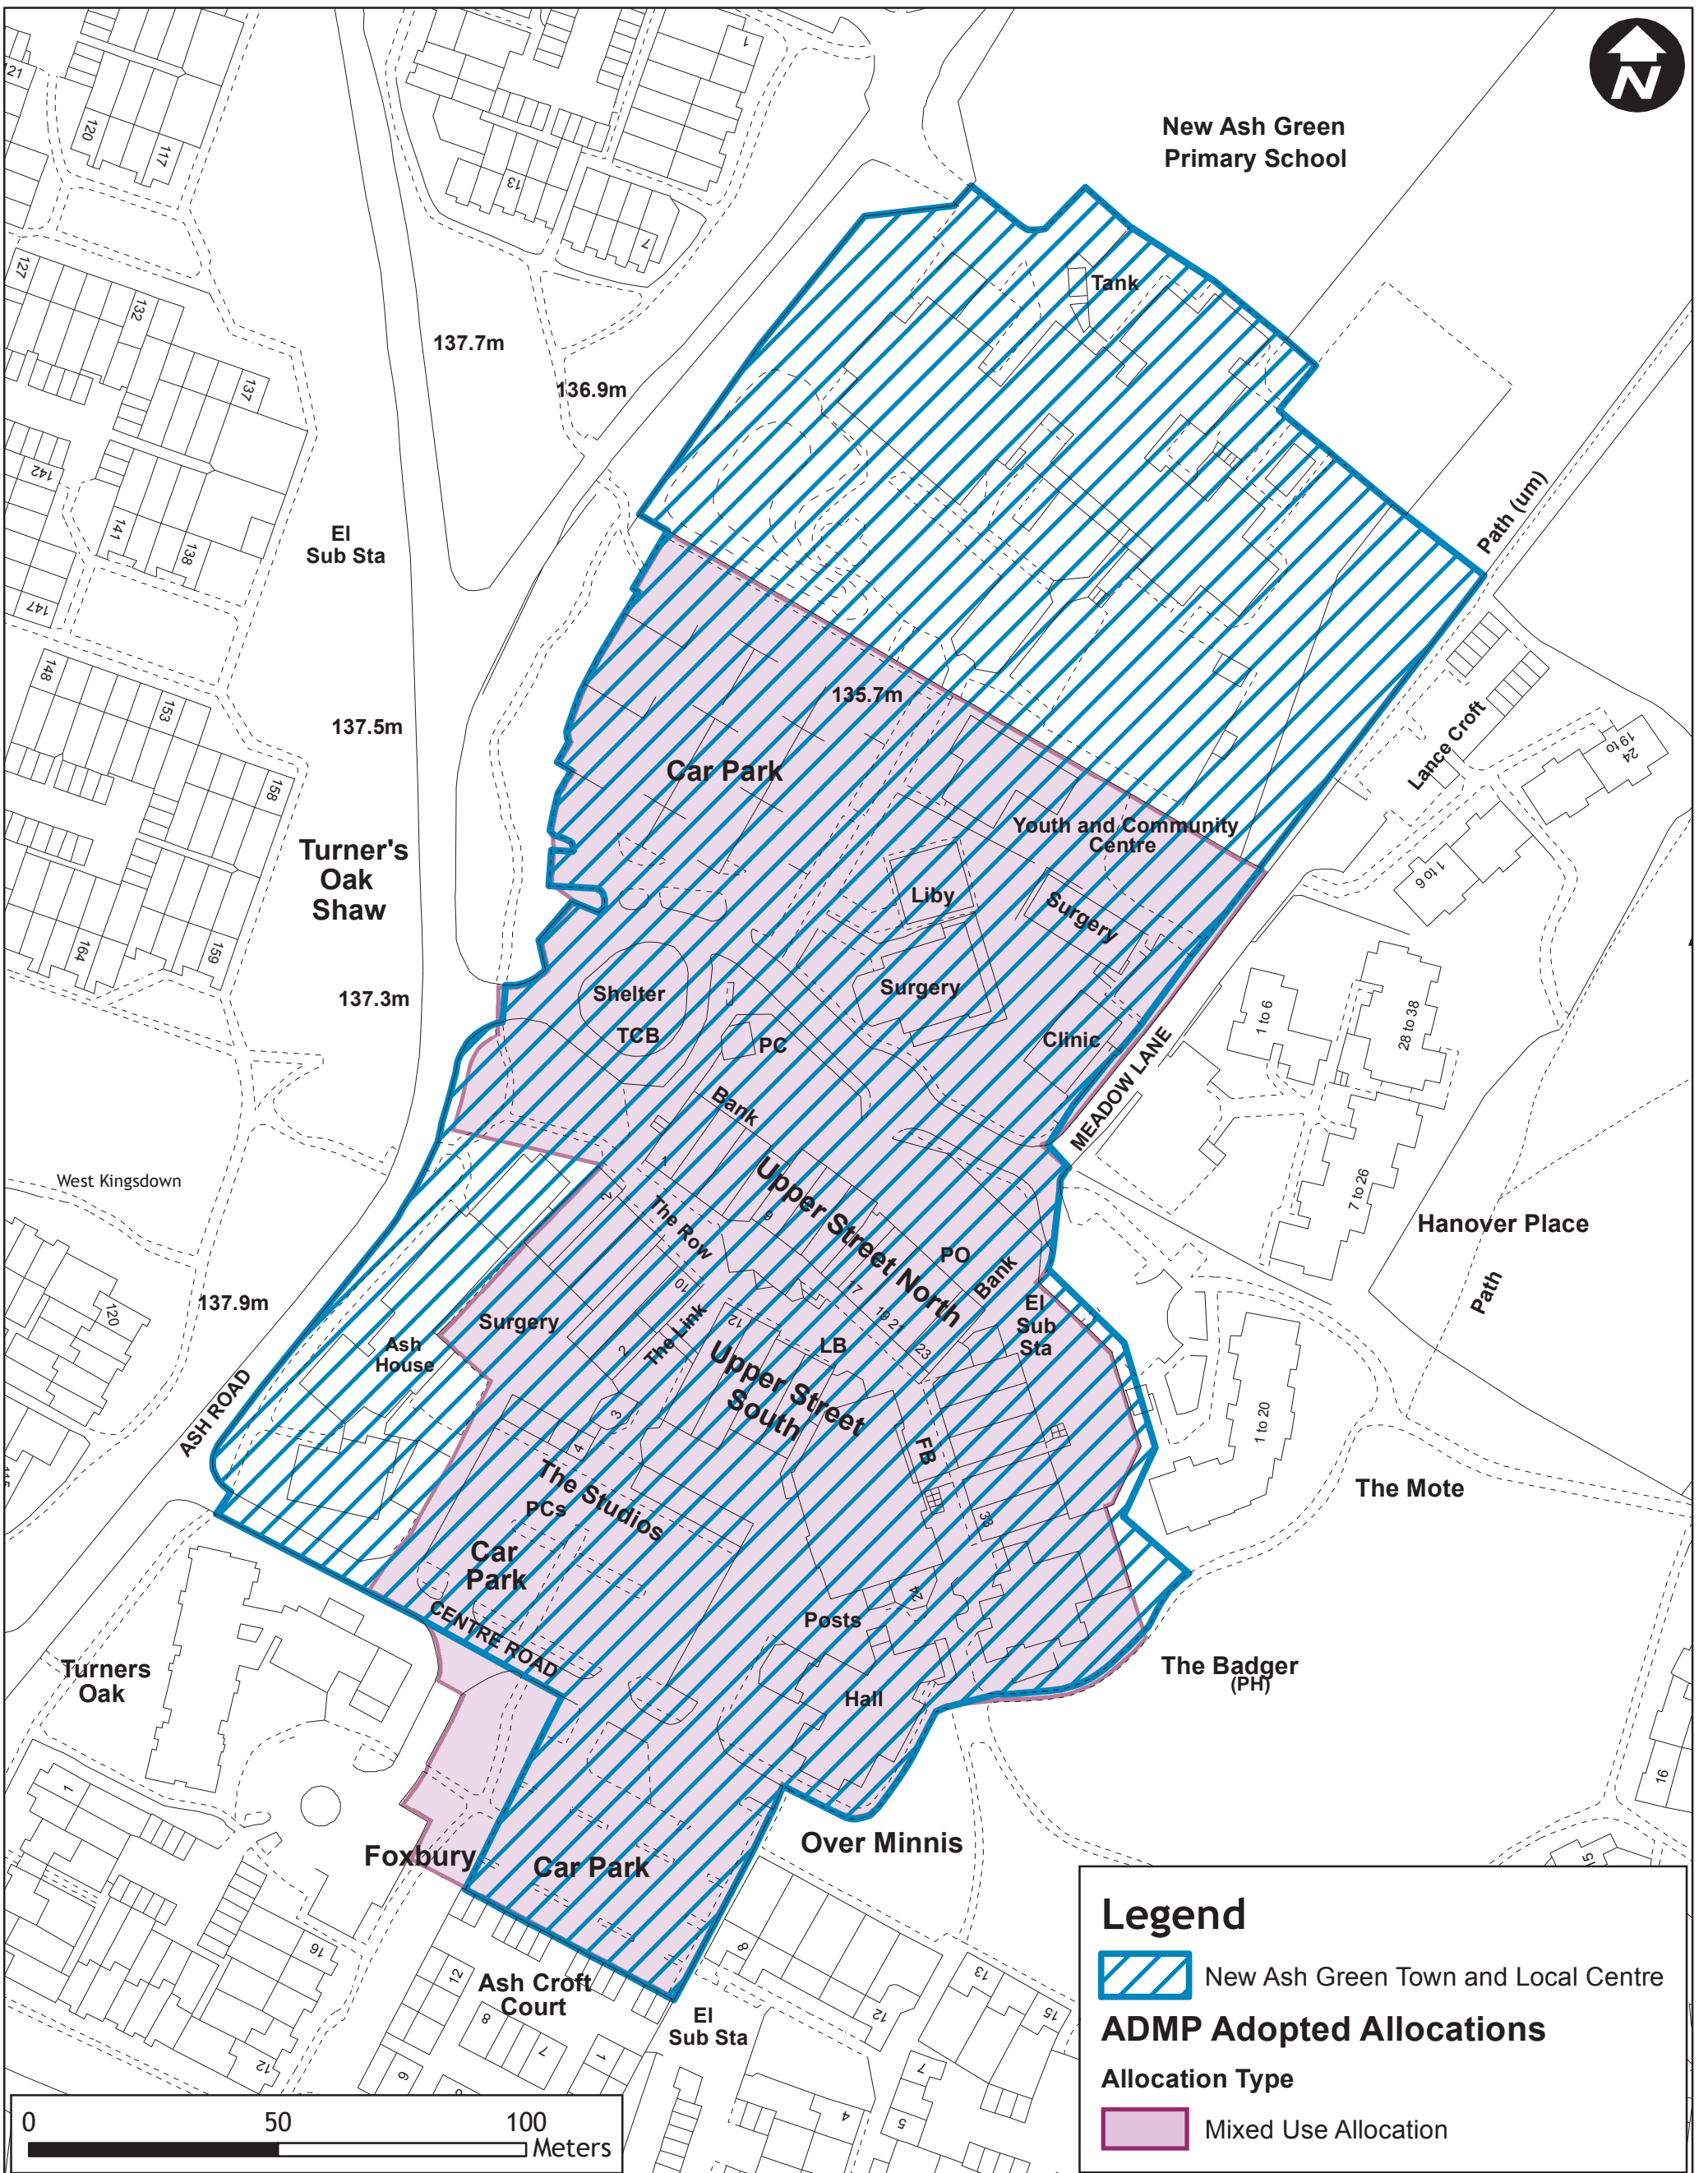

New Ash Green
Primary School

Legend

 New Ash Green Town and Local Centre

ADMP Adopted Allocations

Allocation Type

 Mixed Use Allocation

© Crown copyright and database rights 2015
Ordnance Survey 100019428

Map 5

New Ash Green village centre

Scale: 1:1,250
Date: August 2016